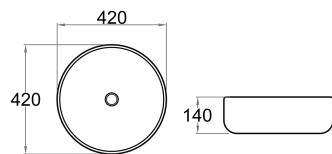

AC4632S
AC5040S

Size

460x320x135mm
500x400x150mm

SKU

90121
90135

Code

AC4130S
AC4141S

Size

410x300x130mm
410x410x135mm

SKU

90123
90124

Code

AC4838S
AC4838S-TH

Size

485x385x130mm
485x380x135mm (with a tap hole)

SKU

90137

Code

AC4214R

Size

600x385x130mm

SKU

90140

Code

AC6038S

Size

600x385x130mm