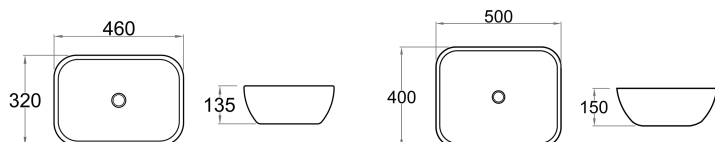

Above counter basin (gloss white ceramic)

SKU

90126
90127

Code

AC2828R
AC3232R

Size

280x280x120mm
320x320x140mm

SKU

90128
90132

Code

AC3535R
AC4040R

Size

350x350x120mm
400x400x115mm

SKU

90138
90125

Code

410x300x130mm
410x410x135mm

SKU

90123
90124

Code

AC4838S
AC4838S-TH

Size

485x385x130mm
485x380x135mm (with a tap hole)

SKU

AC6038S

Size

600x385x130mm