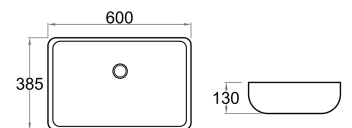

AC4632S
AC5040S

Size

460x320x135mm
500x400x150mm

SKU

90121
90135

Code

AC4130S
AC4141S

Size

410x300x130mm
410x410x135mm

SKU

90123
90124

Code

AC4838S
AC4838S-TH

Size

485x385x130mm
485x380x135mm (with a tap hole)

SKU

90137

Code

AC4214R

Size

600x385x130mm

SKU

90140

Code

AC6038S

Size

600x385x130mm