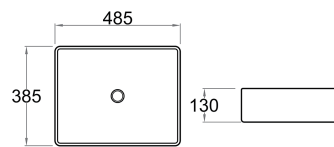

90128
90132

Code

AC3535R
AC4040R

Size

350x350x120mm
400x400x115mm

SKU

90138
90125

Code

AC4632S
AC5040S

Size

460x320x135mm
500x400x150mm

SKU

90121
90135

Code

AC4130S
AC4141S

Size

410x300x130mm
410x410x135mm

SKU

90123
90124

Code

AC4838S
AC4838S-TH

Size

485x385x130mm
485x380x135mm (with a tap hole)

SKU

AC6038S

Size

600x385x130mm