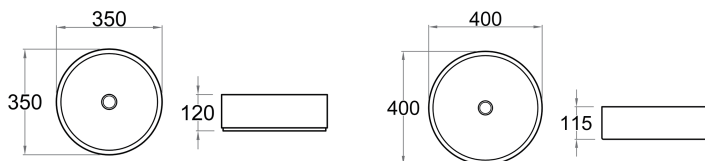

Above counter basin (gloss white ceramic)

SKU

90126
90127

Code

AC2828R
AC3232R

Size

280x280x120mm
320x320x140mm

SKU

90128
90132

Code

AC3535R
AC4040R

Size

350x350x120mm
400x400x115mm

SKU

90138
90125

Code

410x300x130mm
410x410x135mm

SKU

90123
90124

Code

AC4838S
AC4838S-TH

Size

485x385x130mm
485x380x135mm (with a tap hole)

SKU

AC6038S

Size

600x385x130mm