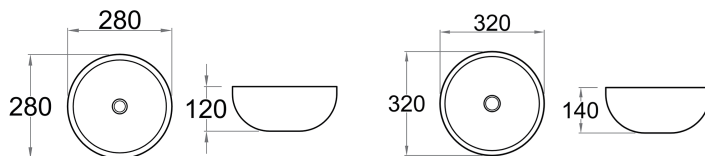

Above counter basin (gloss white ceramic)

SKU

90126
90127

Code

AC2828R
AC3232R

Size

280x280x120mm
320x320x140mm

SKU

90128
90132

Code

AC3535R
AC4040R

Size

350x350x120mm
400x400x115mm

SKU

90138
90125

Code

410x300x130mm
410x410x135mm

SKU

90123
90124

Code

AC4838S
AC4838S-TH

Size

485x385x130mm
485x380x135mm (with a tap hole)

SKU

AC6038S

Size

600x385x130mm