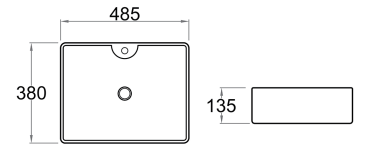

90128
90132

Code

AC3535R
AC4040R

Size

350x350x120mm
400x400x115mm

SKU

90138
90125

Code

AC4632S
AC5040S

Size

460x320x135mm
500x400x150mm

SKU

90121
90135

Code

AC4130S
AC4141S

Size

410x300x130mm
410x410x135mm

SKU

90123
90124

Code

AC4838S
AC4838S-TH

Size

485x385x130mm
485x380x135mm (with a tap hole)

SKU

AC6038S

Size

600x385x130mm