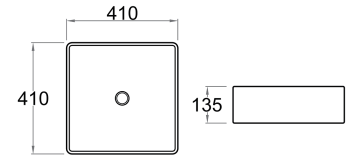

Above counter basin (gloss white ceramic)

SKU

90126
90127

Code

AC2828R
AC3232R

Size

280x280x120mm
320x320x140mm

SKU

90128
90132

Code

AC3535R
AC4040R

Size

350x350x120mm
400x400x115mm

SKU

90138
90125

Code

AC4632S
AC5040S

Size

460x320x135mm
500x400x150mm

SKU

90121
90135

Code

AC4130S
AC4141S

Size

410x300x130mm
410x410x135mm

SKU

90123
90124

Code

AC4838S
AC4838S-TH

Size

485x385x130mm
485x380x135mm (with a tap hole)

SKU